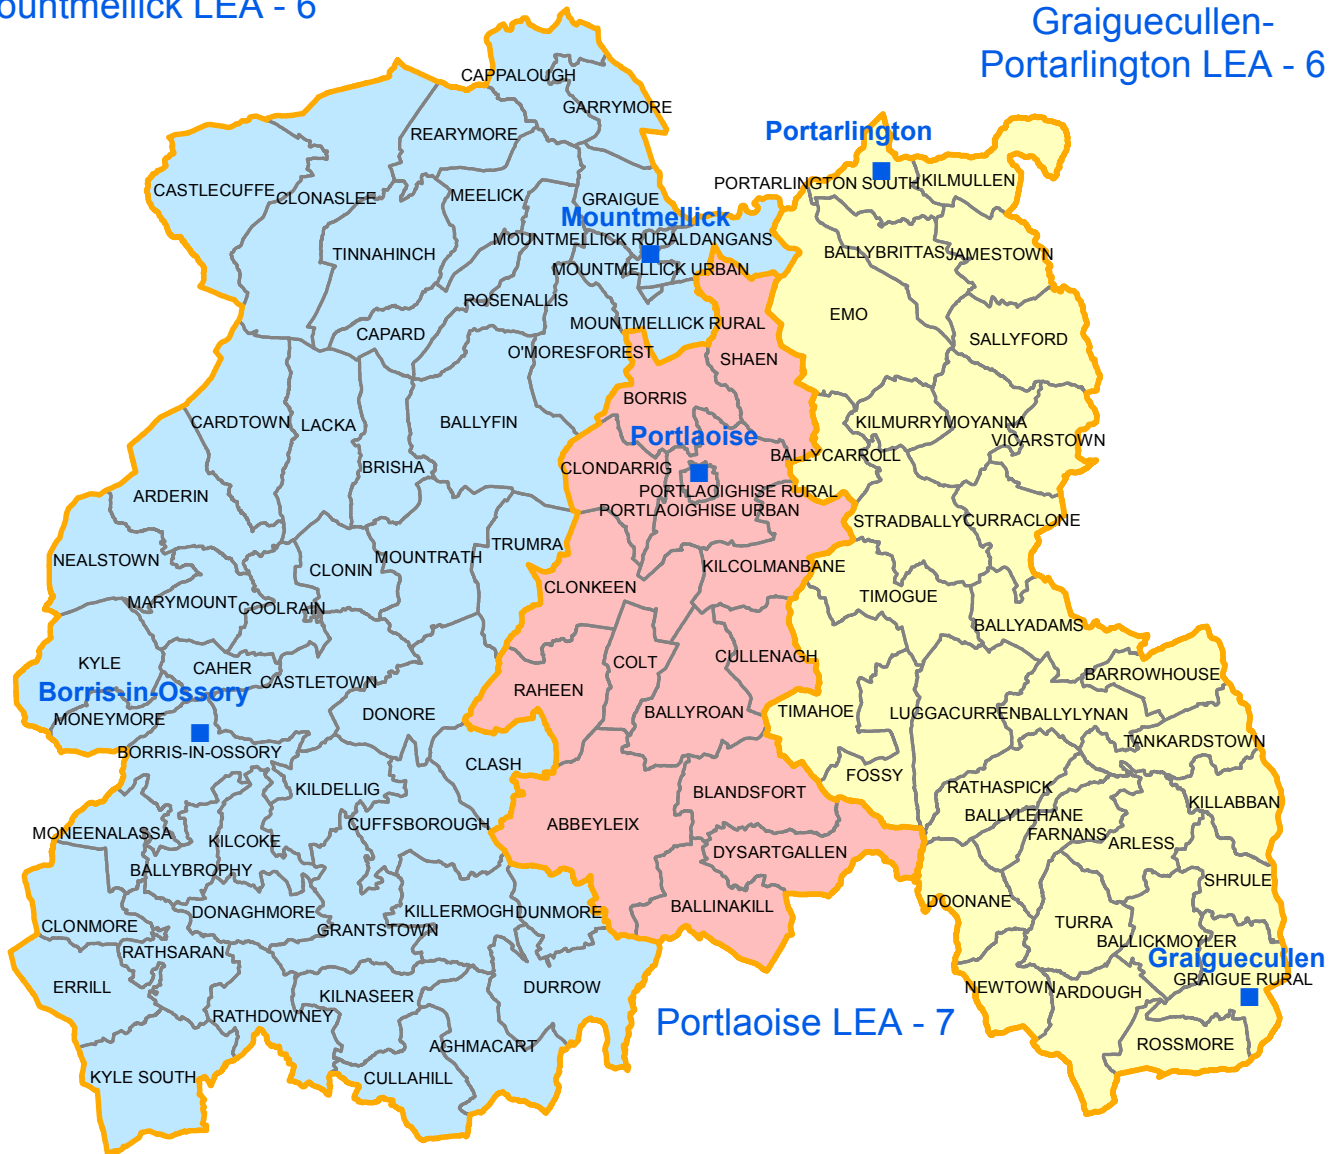

# County Laois

Borris-in-Ossory -  
Mountmellick LEA - 6

Graigucullen-  
Portarlington LEA - 6

Local Electoral Areas and Municipal Districts:   
 Electoral Divisions:   
 ED Names: DURROW  
 Town Names:  Portarlington